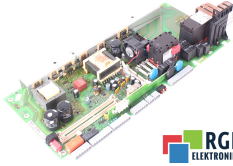

C98043-A1716-L26 C98040-A1716-C26-1 A5E00399482 SIEMENS

Used SIEMENS C98043-A1716-L26
Tested and cleaned.
24 months guarantee
Dedicated courier
Delivery across Europe even in 24h

TECHNICAL DATA

MANUFACTURER	SIEMENS
MODEL	C98043-A1716-L26
CATEGORY	Servo control cards
WEIGHT [KG]	4.0
HEIGHT [CM]	9.0
LENGTH [CM]	42.0
WIDTH [CM]	21.0

24/7 SUPPORT AVAILABLE
[+48 71 750 09 78](tel:+48717500978)

WRITE TO US
info@rgbelektronika.pl